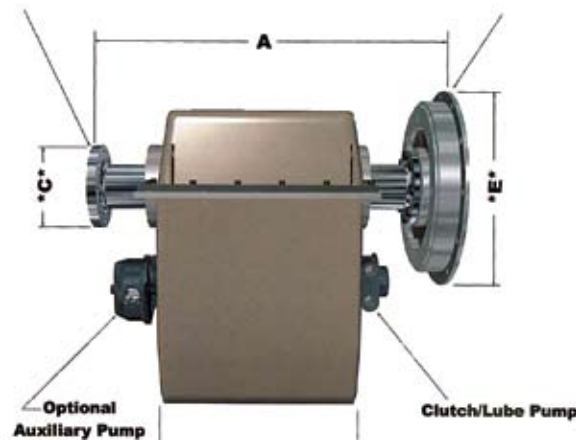

IHC | Inline Hydraulic Clutches

Completely self contained with pumps, lube oil systems, filters and control valves capable of limited slipping. Front engine crank shaft drive for fire pumps or other equipment up to 500hp @ 1800 rpm to 6200 hp @ 900 rpm.

Applications

- Broad range of applications for inline clutching requirements with connection to diesel engines.
- PTO-front, engine crankshaft power take off
 - Free standing, direct flywheel mount
 - Flywheel housing mount, with special hrc couplings