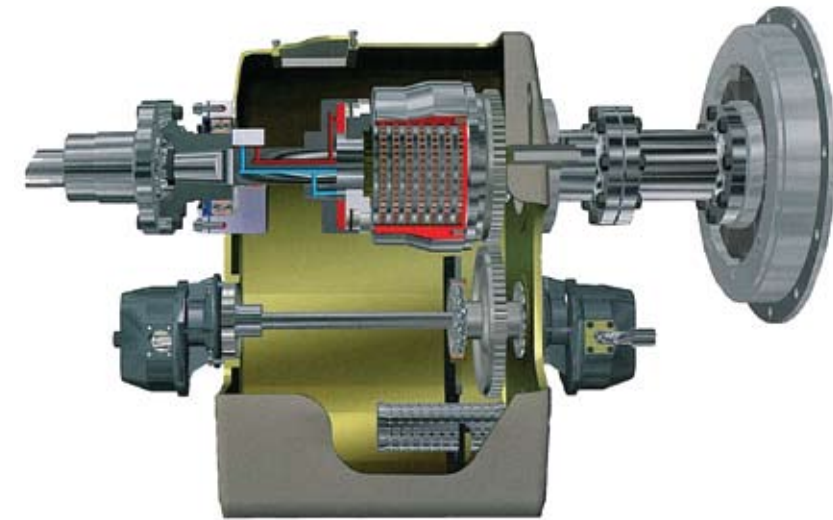

IHC | Inline Hydraulic Clutches

Completely self contained with pumps, lube oil systems, filters and control valves capable of limited slipping. Front engine crank shaft drive for fire pumps or other equipment up to 500hp @ 1800 rpm to 6200 hp @ 900 rpm.

Applications

- Broad range of applications for inline clutching requirements with connection to diesel engines.
- PTO-front, engine crankshaft power take off
 - Free standing, direct flywheel mount
 - Flywheel housing mount, with special hrc couplings

Slip Control

Infinitely variable output rpm's at controlled engine rpm.

Controls

Electric or pneumatic solenoids allow remote clutch control. Manual controls available upon request.

Lubrication

Self contained, filtered, pressure lubrication and control system allows exceptionally long life.